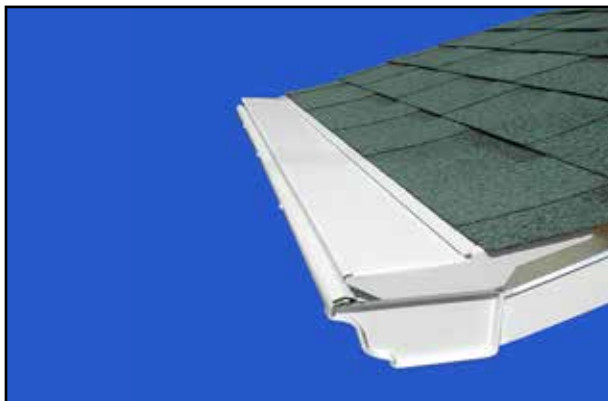

www.tomlinson-cannon.com
Tomlinson-cannon@msn.com

**Tomlinson
Cannon**
"Since 1948"

Leaf Protection

LeafProof®

Elite Screen

**Standard
Screen**

LeafProof®

LeafProof® is the “Cadillac” of gutter protection products. It is designed for the homeowner who wants to avoid the danger of ladders and roofs, and the drudgery of gutter cleaning. LeafProof® ends gutter cleaning permanently...guaranteed!

Features:

1. Heavy aluminum
2. Panels, which come in several colors, cover the entire top of gutter with water entering a small slit in the front; made possible through surface tension.
3. No nails in roof.
4. Low profile – blends with roofline
5. Can handle any downpour
6. Lifetime guarantee