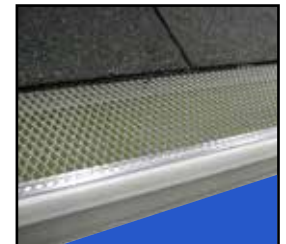

www.tomlinson-cannon.com
Tomlinson-cannon@msn.com

**Tomlinson
Cannon**
"Since 1948"

Leaf Protection

LeafProof®

Elite Screen

**Standard
Screen**

LeafProof®

LeafProof® is the “Cadillac” of gutter protection products. It is designed for the homeowner who wants to avoid the danger of ladders and roofs, and the drudgery of gutter cleaning. LeafProof® ends gutter cleaning permanently...guaranteed!

Features:

1. Heavy aluminum
2. Panels, which come in several colors, cover the entire top of gutter with water entering a small slit in the front; made possible through surface tension.
3. No nails in roof.
4. Low profile – blends with roofline
5. Can handle any downpour
6. Lifetime guarantee

Elite Screen

Features:

1. Extra strong with small entry holes
2. No nails in roof
3. All aluminum – no rust
4. Black powder-coated
5. Stops even small debris; including maple seeds
6. Won't mat and clog like finely meshed screen.
7. Installed so debris tends to roll off
8. Lifetime material guarantee

• Cleaning

Your entire gutter system is thoroughly cleaned and free-flowing before any of our gutter protection products are installed.

• 4" Downspouts

To gain extra assurance against obstruction, we can install our 4" aluminum downspouts. These downs have twice the drainage capacity of standard downs so debris tends to flush on through. The 4" downs are also heavy duty with a .027 thickness compared to the standard .019 thickness.