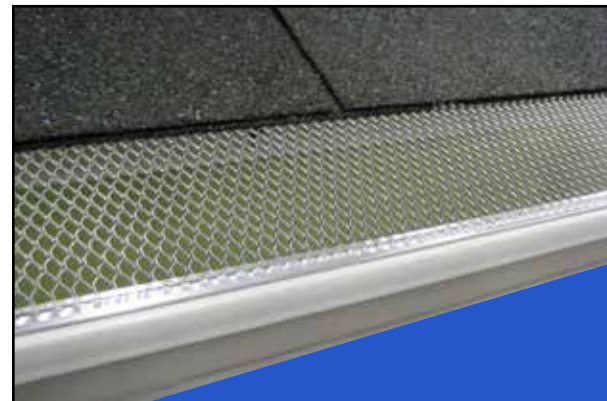

Standard Screen

Features:

1. All aluminum – no rust
2. No nails in roof
3. Won't mat and clog like finely meshed screen.
4. Installed so debris tends to roll off
5. A tried and true product that we have installed for over 20 years with hundreds of satisfied customers
6. Lifetime material guarantee